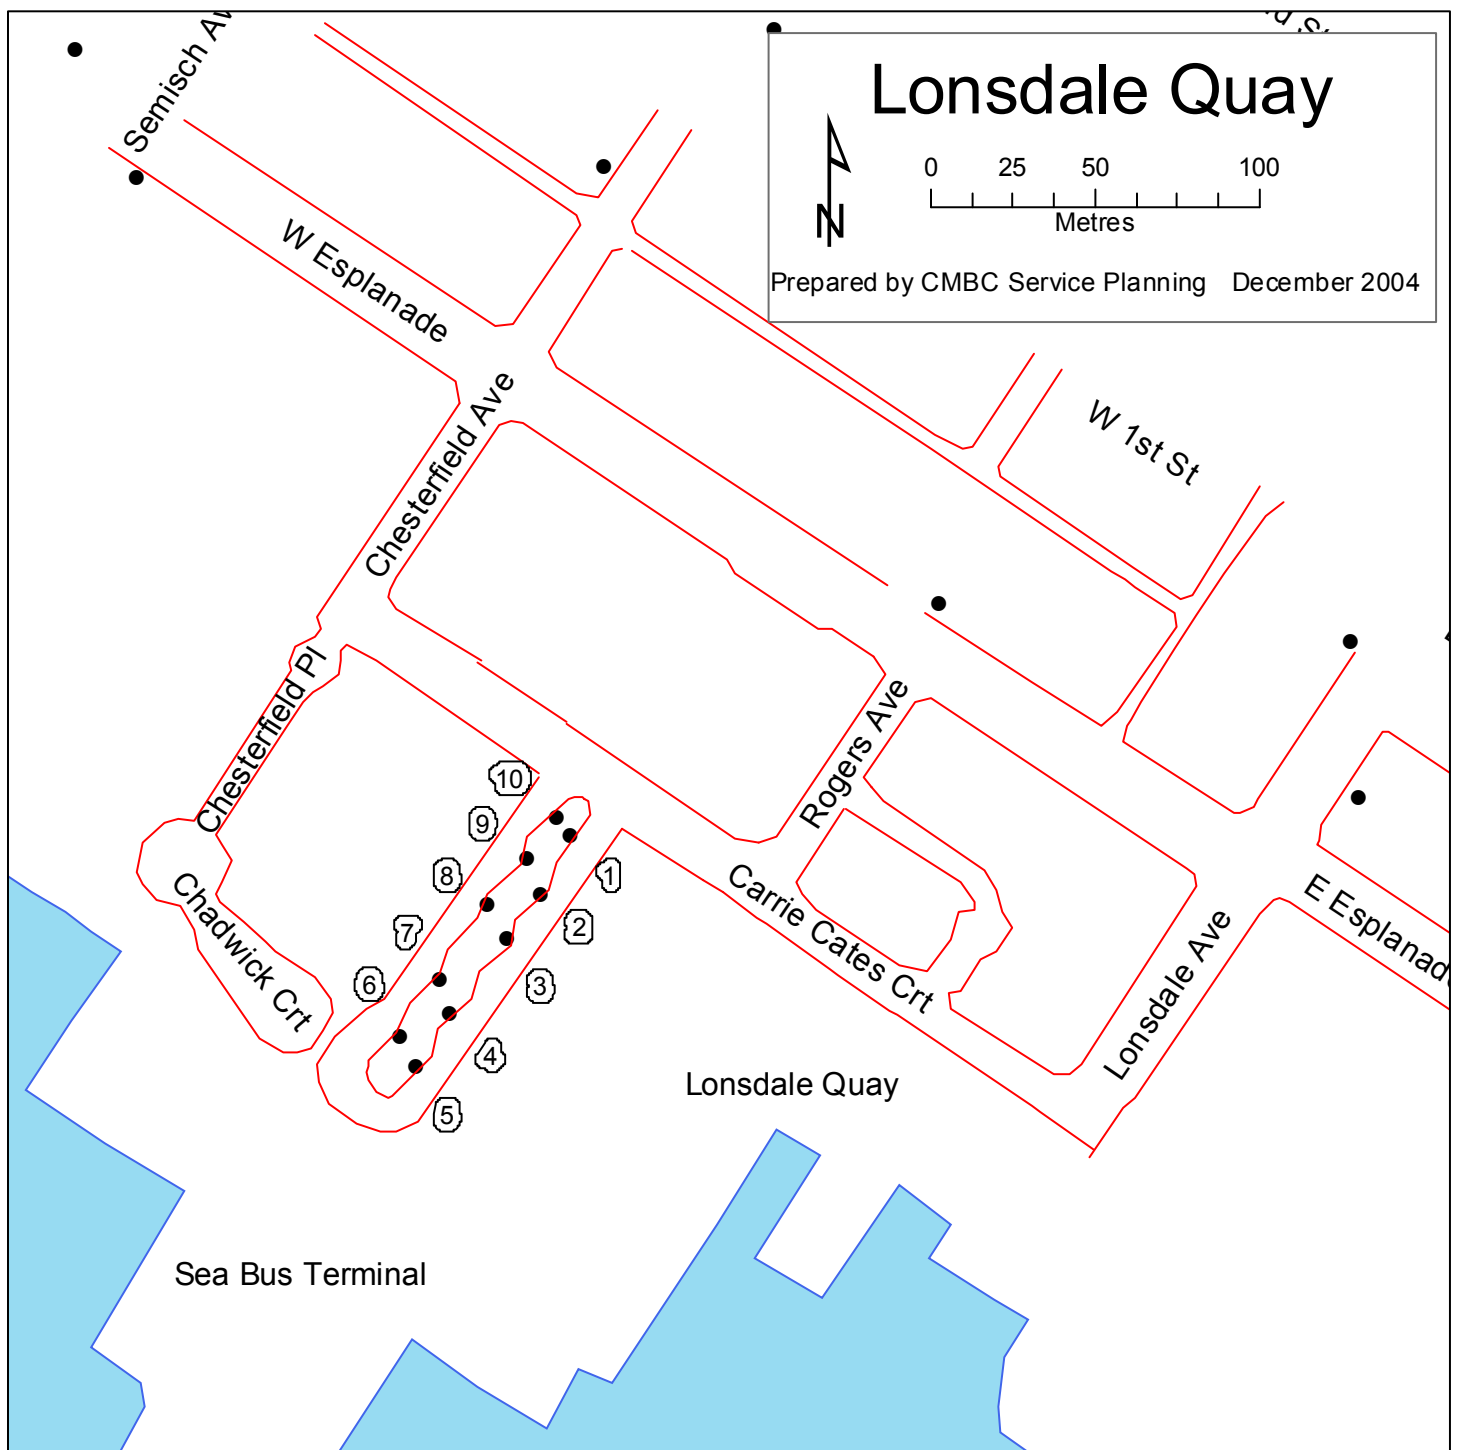

Lonsdale Quay

Prepared by CMBC Service Planning December 2004

Bay	Route	Bay	Route
1	Overload Bay 229, 230	5	239 Park Royal 242 Vancouver N24 Downtown
2	Overload Bay 229, 230	6	228 Lynn Valley
3	229 Westlynn Evening, Sunday and Holiday Trips operate as Lynn Valley Centre 230 Upper Lonsdale 242 Upper Lonsdale N24 Upper Lonsdale	7	246 Highland
4	239 Capilano College	8	236 Grouse Mountain
		9	Spare
		10	Spare